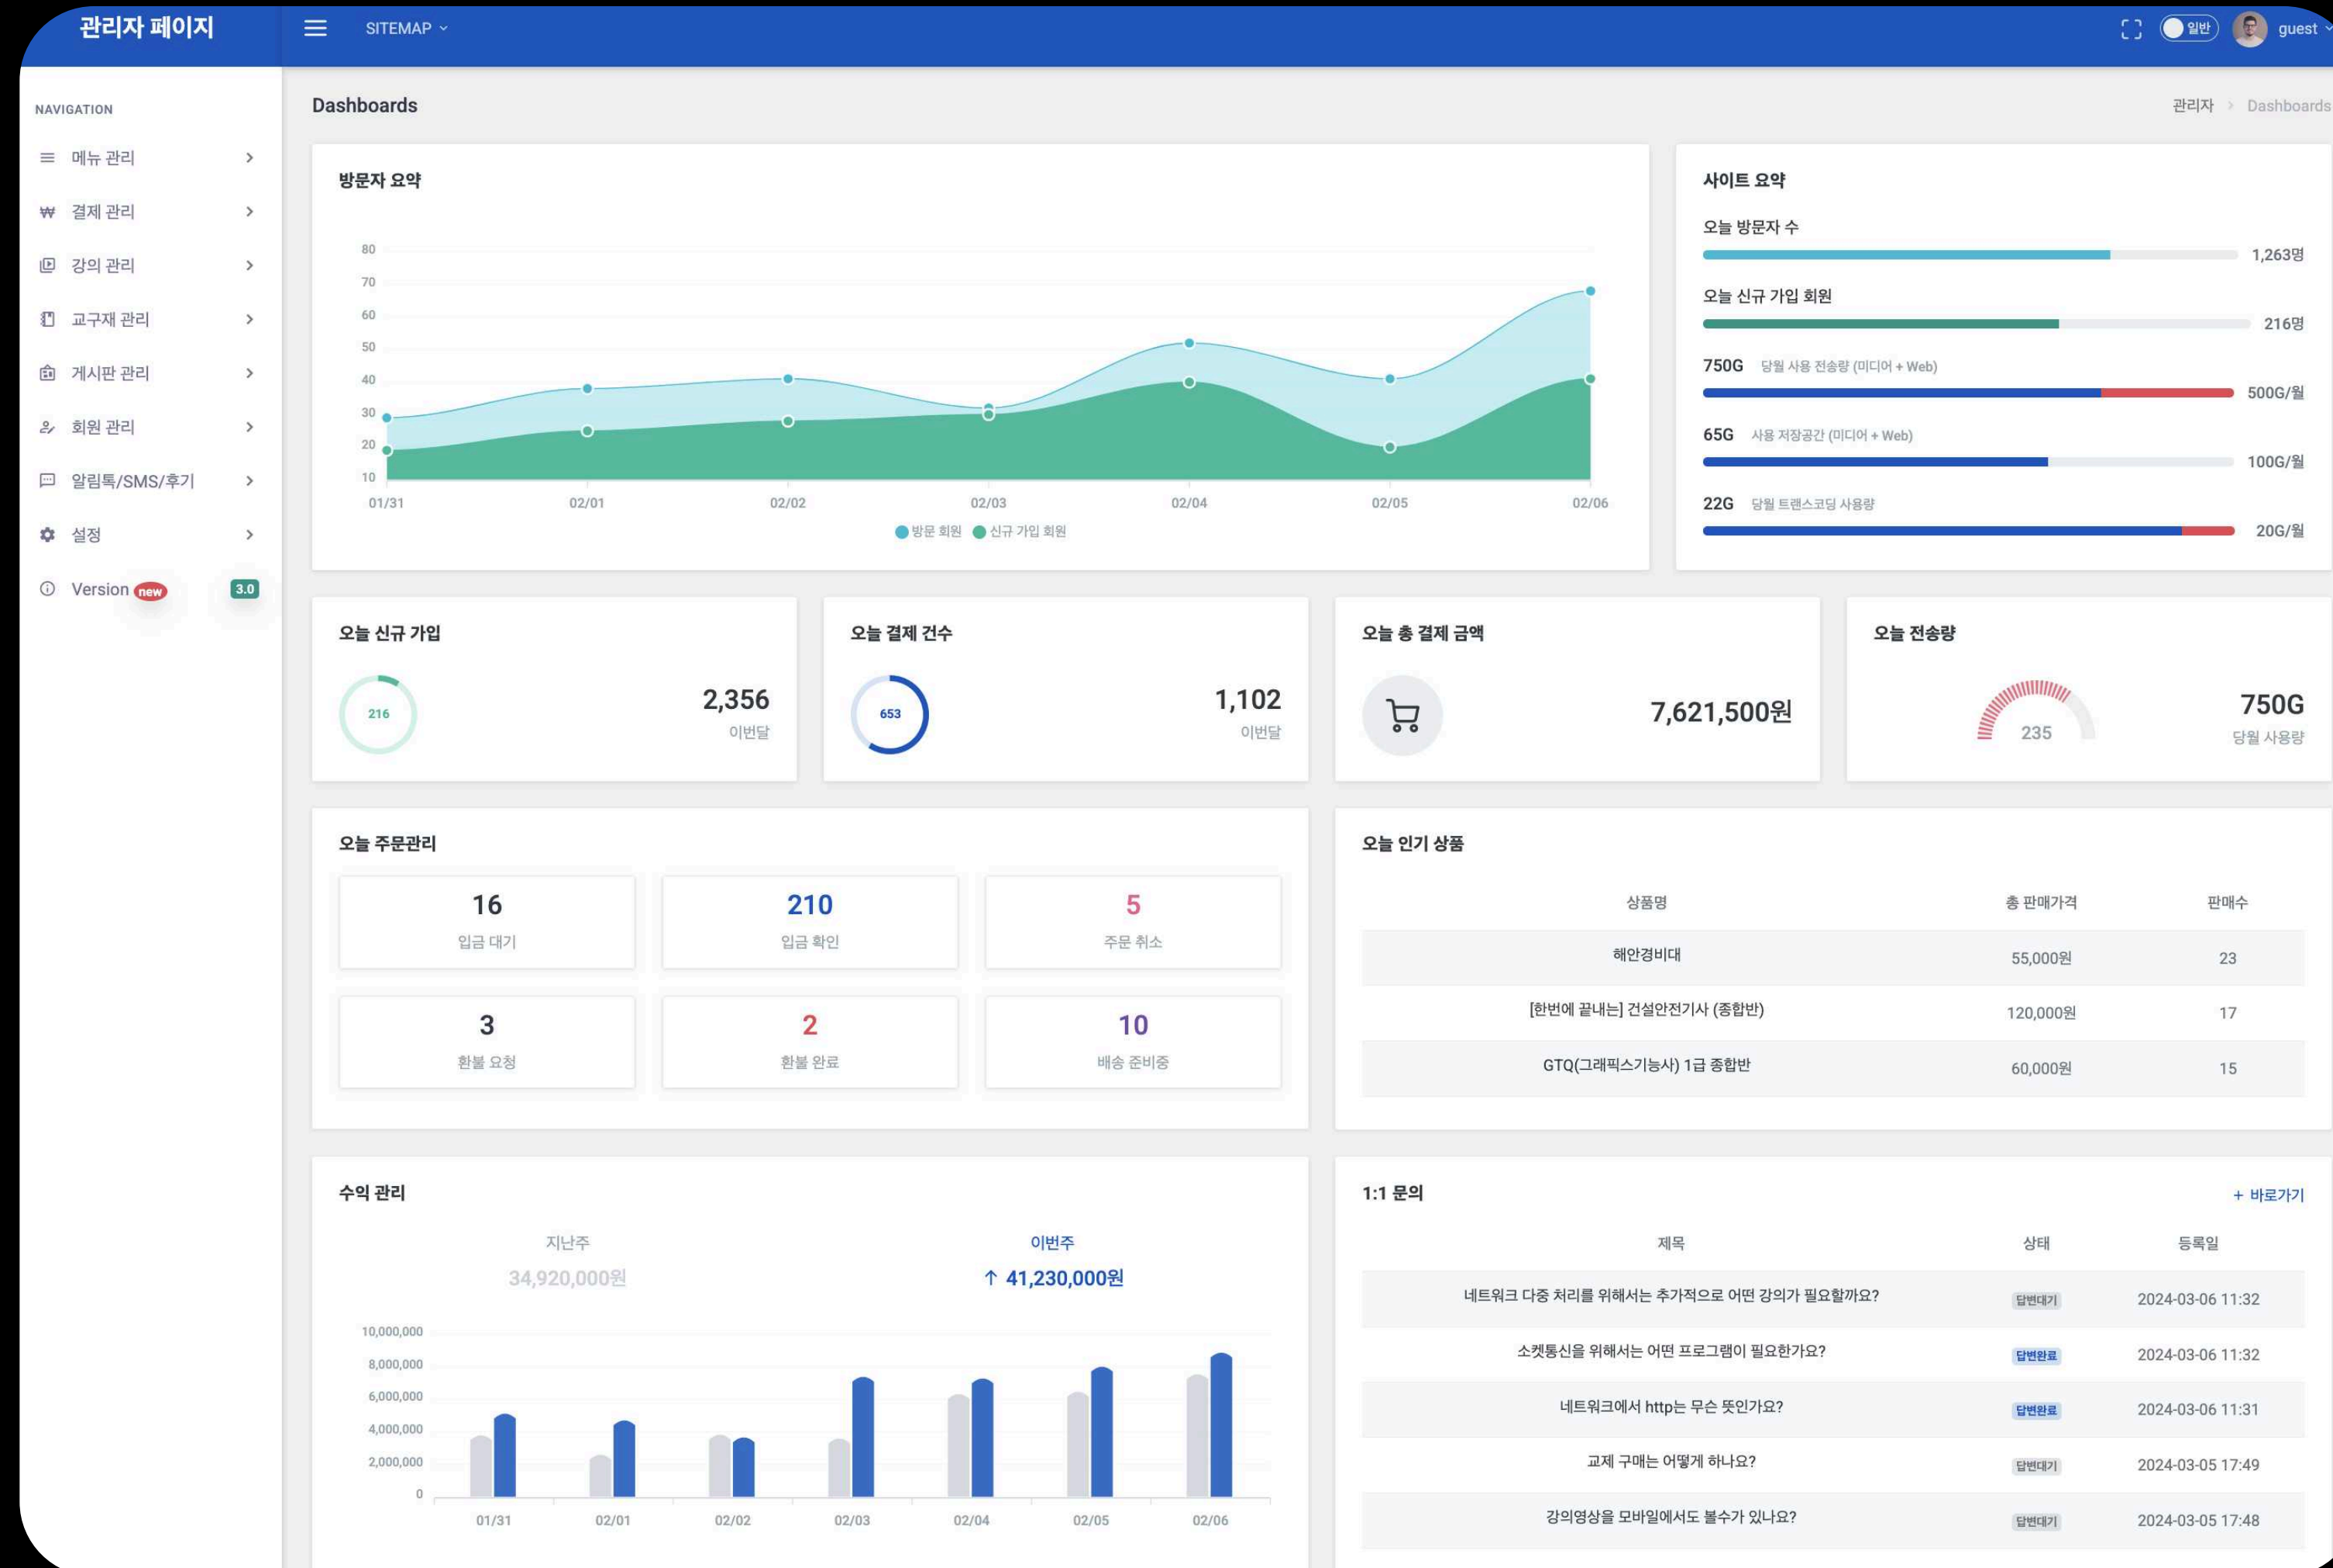

LMS 데모 사이트

쉽고 편리한 관리자 기능을 체험해 보세요